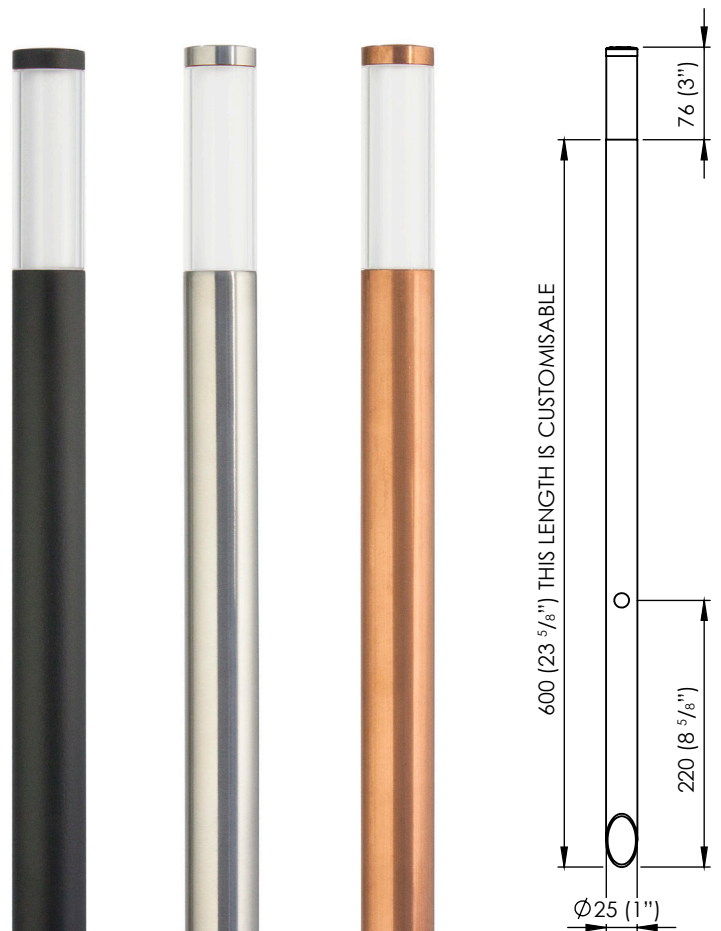

## THE NEW LUXR MODUX ONE SABER

The new Modux One Saber is a slim, 25mm (1") diameter pole fixture designed to provide a soft glow for ambient landscape lighting, with little or no glare. This luminaire is available either with a spiked base for insertion directly into the ground, or with a flange mount option for installation on solid surfaces.

- Fully modular construction for easy, in-field maintenance
- Up to 65 Lm/W at 350mA
- 1 Watt output
- IP68
- 25MM/1" Pole Fixture
- Range of colour temperatures
- Choice of 316 Stainless Steel, Natural Copper or Powder coated Aluminium

M1 SABER